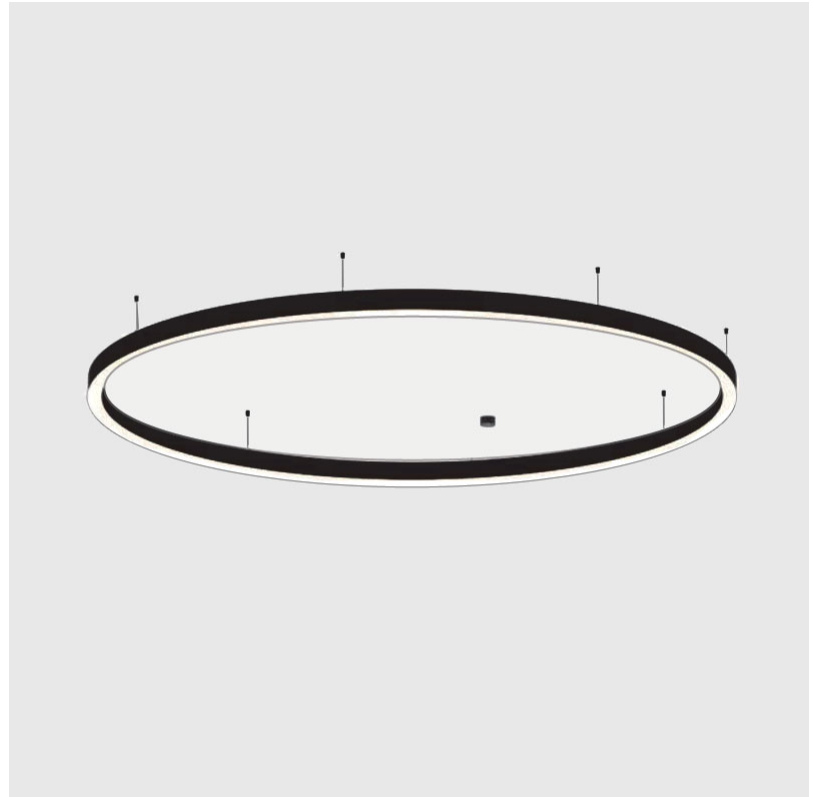

GENERAL

Series: Glorious
Subseries: Glorious Slim
Brand: Prolicht
Division: Architectural
Mounting Type: Suspension
Mounting Location: Ceiling
Subcategory: Ambient

PHYSICAL

Shape: Round
Diameter (mm): 5200
Diameter (in): 204 ³/₄
Height (mm): 90
Height (in): 3 ⁹/₁₆
Max. Overall Height (mm): 2090
Max. Overall Height (in): 82 ⁵/₁₆
Light Distribution: Direct / Indirect
Weight (kg): 55.788
Weight (lbs): 123.00
Diffuser: [PMMA - Opal or Micro-Prism](#)
Fixture Finish: [SSR / BKV / CWI / CRY / HAB / UFT / ITA / RUA / FTG / MYG / LOD / PUS / FRO / FUP / KIA / POP / BLS / SPG / MEY / GOH / GUM / CHC / COM / ABZ / JAG / OBR / MOS / ROR](#)
Fixture Material: Aluminum
Cable Details: 2000mm or 6000mm Transparent Cable

ELECTRICAL

Lamp Type: LED (Zhaga Standard)
Input Wattage (W): 392 / 280
Total Output Wattage (W): 336 / 240
Dimming: [Tri-Mode (Non-Dimming and Phase Dimming (120Vac only) and 0-10V Dimming)](#)
Driver Included: Yes
Driver Location: Integrated
Driver Type: Constant Current - Universal
Driver Class: Class 2
Input Voltage (V): 120 - 277
Constant Current (MA): 350

LED

Color Temperature (°K): [3000 / 3500 / 4000](#)
Max. Delivered Lumen (lm): 72090 / 73588 / 75090
CRI: >80 CRI
Lamp Life (hrs): 50000

OPTICAL

RATINGS AND CERTIFICATIONS

Certified By: Certified for North American Standards
IP rating: IP20