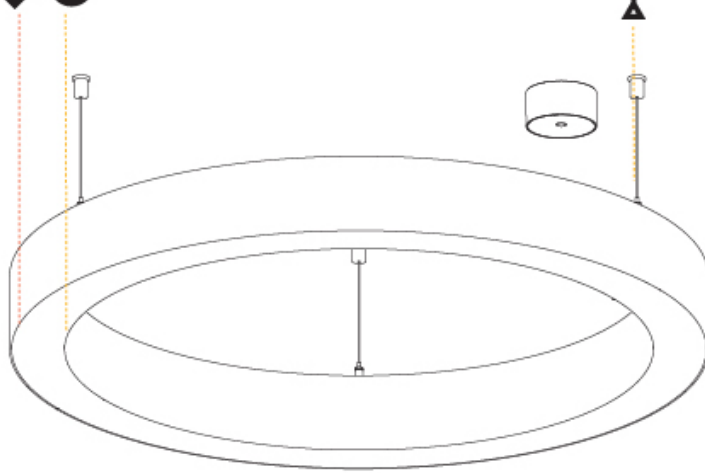

GENERAL

Series: Glorious
 Subseries: Glorious Slim
 Brand: Prolicht
 Division: Architectural
 Mounting Type: Suspension
 Mounting Location: Ceiling
 Subcategory: Ambient

PHYSICAL

Shape: Round
 Diameter (mm): 800
 Diameter (in): 31 1/2
 Height (mm): 90
 Height (in): 3 9/16
 Max. Overall Height (mm): 2090
 Max. Overall Height (in): 82 5/16
 Light Distribution: Direct / Indirect
 Weight (kg): 8.128
 Weight (lbs): 17.92
 Diffuser: PMMA - Opal or Micro-Prism
 Fixture Finish: SSR / BKV / CWI / CRY / HAB / UFT / ITA / RUA / FTG / MYG / LOD / PUS / FRO / FUP / KIA / POP / BLS / SPG / MEY / GOH / GUM / CHC / COM / ABZ / JAG / OBR / MOS / ROR
 Fixture Material: Aluminum
 Cable Details: 2000mm or 6000mm Transparent Cable

Ø 670mm 26 3/8"

Ø 800mm 31 1/2"

PROJECT	_____
TYPE	_____
SPECIFIER	_____
QUANTITY	_____
DATE	_____

For Color / Finish Chart & Symbology see Appendix or product page downloadable area.

°K

Dimming	DP	DV	
	Phase	0-10V	
Color Temperature	30K	35K	°K
	3000K	3500K	
Diffuser	01	02	D
	Opal	Micro-Prism	
Suspension Cable Color and Length	..05	..10	
	2000	6000	

GENERAL

Series: Glorious
Subseries: Glorious Slim
Brand: Prolicht
Division: Architectural
Mounting Type: Suspension
Mounting Location: Ceiling
Subcategory: Ambient

PHYSICAL

Diameter (mm): 1550
Diameter (in): 61
Height (mm): 90
Height (in): 3 9/16
Max. Overall Height (mm): 2090
Max. Overall Height (in): 82 5/16
Light Distribution: Direct / Indirect
Weight (kg): 17.714
Weight (lbs): 37.71
Diffuser: PMMA - Opal or Micro-Prism
Fixture Finish: SSR / BKV / CWI / CRY / HAB / UFT / ITA / RUA / FTG / MYG / LOD / PUS / FRO / FUP / KIA / POP / BLS / SPG / MEY / GOH / GUM / CHC / COM / ABZ / JAG / OBR / MOS / ROR
Fixture Material: Aluminum
Cable Details: 2000mm or 6000mm Transparent Cable