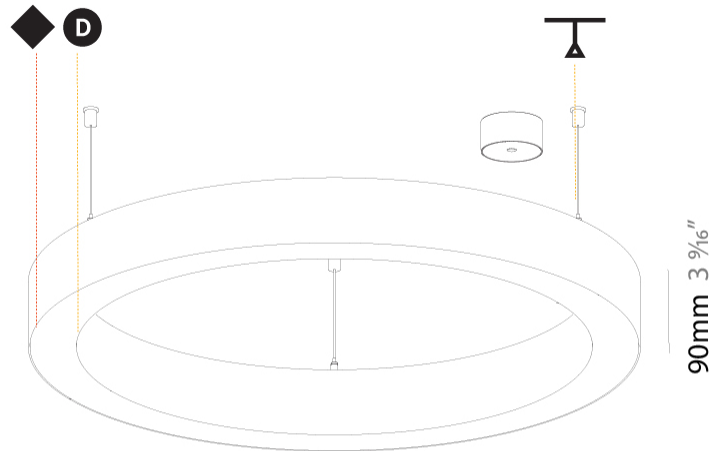

GENERAL

Series: Glorious
 Subseries: Glorious Slim
 Brand: Prolicht
 Division: Architectural
 Mounting Type: Suspension
 Mounting Location: Ceiling
 Subcategory: Ambient

PHYSICAL

Shape: Round
 Diameter (mm): 800
 Diameter (in): 31 1/2
 Height (mm): 90
 Height (in): 3 9/16
 Max. Overall Height (mm): 2090
 Max. Overall Height (in): 82 5/16
 Light Distribution: Direct / Indirect
 Weight (kg): 8.128
 Weight (lbs): 17.92
 Diffuser: PMMA - Opal or Micro-Prism
 Fixture Finish: SSR / BKV / CWI / CRY / HAB / UFT / ITA / RUA / FTG / MYG / LOD / PUS / FRO / FUP / KIA / POP / BLS / SPG / MEY / GOH / GUM / CHC / COM / ABZ / JAG / OBR / MOS / ROR
 Fixture Material: Aluminum
 Cable Details: 2000mm or 6000mm Transparent Cable

Ø 670mm 26 3/8"

Ø 800mm 31 1/2"

PROJECT	_____
TYPE	_____
SPECIFIER	_____
QUANTITY	_____
DATE	_____

For Color / Finish Chart & Symbology see Appendix or product page downloadable area.

°K

Dimming	DP	DV	
	Phase	0-10V	
Color Temperature	30K	35K	°K
	3000K	3500K	
Diffuser	01	02	D
	Opal	Micro-Prism	
Suspension Cable Color and Length	..05	..10	
	2000	6000	

GENERAL

Series: Glorious
Subseries: Glorious Slim
Brand: Prolicht
Division: Architectural
Mounting Type: Suspension
Mounting Location: Ceiling
Subcategory: Ambient

PHYSICAL

Diameter (mm): 1550
Diameter (in): 61
Height (mm): 90
Height (in): 3 9/16
Max. Overall Height (mm): 2090
Max. Overall Height (in): 82 5/16
Light Distribution: Direct / Indirect
Weight (kg): 17.714
Weight (lbs): 37.71
Diffuser: PMMA - Opal or Micro-Prism
Fixture Finish: SSR / BKV / CWI / CRY / HAB / UFT / ITA / RUA / FTG / MYG / LOD / PUS / FRO / FUP / KIA / POP / BLS / SPG / MEY / GOH / GUM / CHC / COM / ABZ / JAG / OBR / MOS / ROR
Fixture Material: Aluminum
Cable Details: 2000mm or 6000mm Transparent Cable