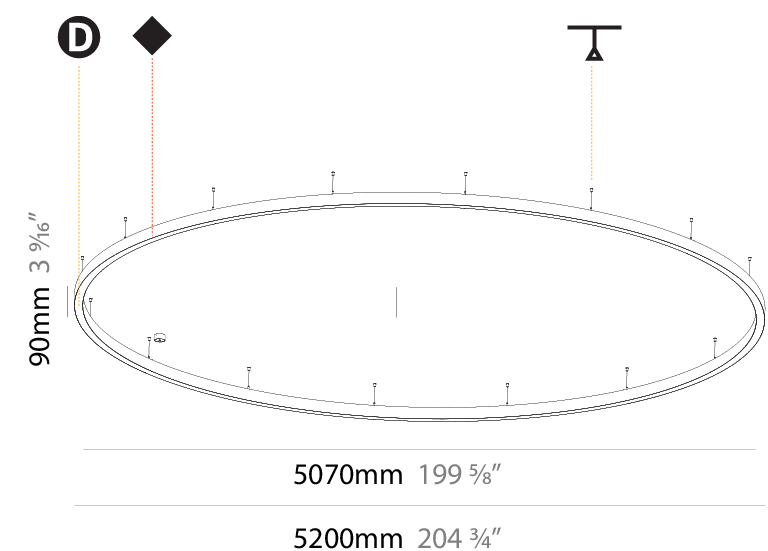

GENERAL

Series: Glorious
Subseries: Glorious Slim
Brand: Prolicht
Division: Architectural
Mounting Type: Suspension
Mounting Location: Ceiling
Subcategory: Ambient

PHYSICAL

Shape: Round
Diameter (mm): 5200
Diameter (in): 204 ³/₄
Height (mm): 90
Height (in): 3 ⁹/₁₆
Max. Overall Height (mm): 2090
Max. Overall Height (in): 82 ⁵/₁₆
Light Distribution: Direct / Indirect
Weight (kg): 55.788
Weight (lbs): 123.00
Diffuser: [PMMA - Opal or Micro-Prism](#)
Fixture Finish: [SSR / BKV / CWI / CRY / HAB / UFT / ITA / RUA / FTG / MYG / LOD / PUS / FRO / FUP / KIA / POP / BLS / SPG / MEY / GOH / GUM / CHC / COM / ABZ / JAG / OBR / MOS / ROR](#)
Fixture Material: Aluminum
Cable Details: 2000mm or 6000mm Transparent Cable

ELECTRICAL

Lamp Type: LED (Zhaga Standard)
Input Wattage (W): 392 / 280
Total Output Wattage (W): 336 / 240
Dimming: [Tri-Mode (Non-Dimming and Phase Dimming (120Vac only) and 0-10V Dimming)](#)
Driver Included: Yes
Driver Location: Integrated
Driver Type: Constant Current - Universal
Driver Class: Class 2
Input Voltage (V): 120 - 277
Constant Current (MA): 350

LED

Color Temperature (°K): [3000 / 3500 / 4000](#)
Max. Delivered Lumen (lm): 72090 / 73588 / 75090
CRI: >80 CRI
Lamp Life (hrs): 50000

OPTICAL

RATINGS AND CERTIFICATIONS

Certified By: Certified for North American Standards
IP rating: IP20